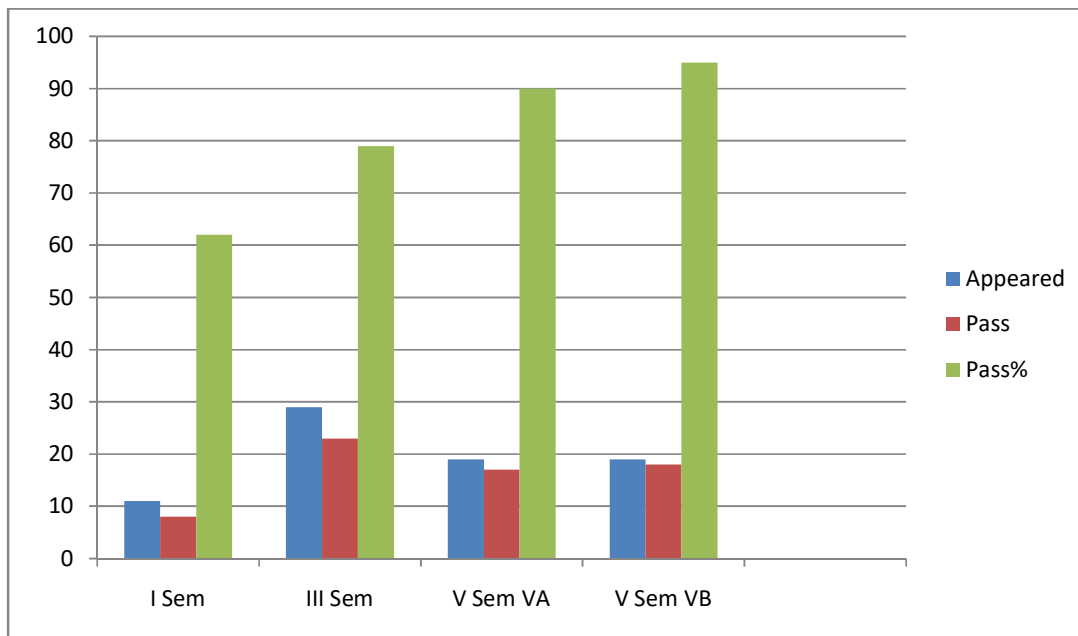

Semester Wise Analysis 2021-22 (ODD SEMESTER)